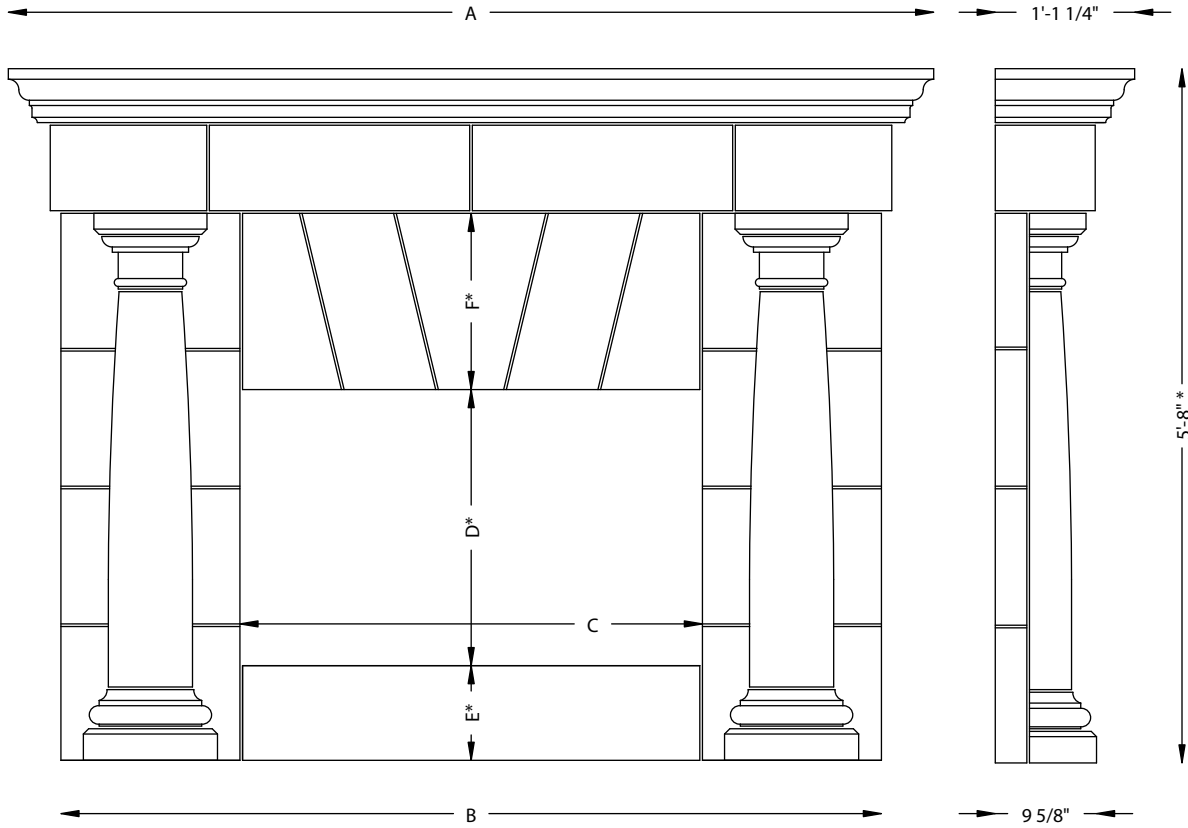

PRECISION DEVELOPMENT

Phone: 713-667-1310 Fax: 713-667-7520 www.pdcaststone.com

PF-19A The Tuscan

BOX	36"	42"	48"
A	82"	88"	88"
B	72"	78"	78"
C	36"	42"	48"
D	*	*	*
E	*	*	*
F	*	*	*

* Dimension Varies

PF-20 The Britmeyer

BOX	36"	42"	48"
A	74"	74"	N/A
B	69 ^{5/8} "	69 ^{5/8} "	N/A
C	36"	43"	N/A
D	*	*	N/A
E	*	*	N/A
F	*	*	N/A
G	3 ^{3/8} "	N/A	N/A

* Dimension Varies