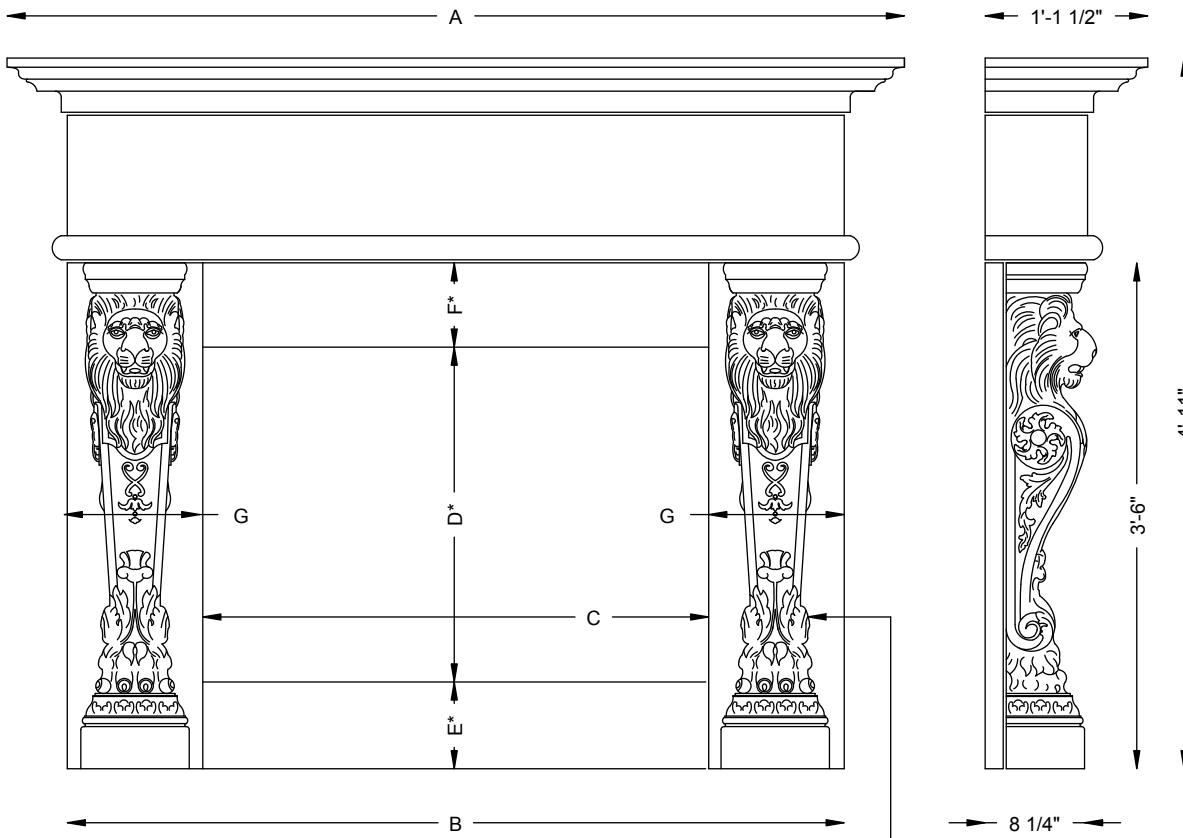

PRECISION DEVELOPMENT

Phone: 713-667-1310 Fax: 713-667-7520 www.pdcaststone.com

PF-01 The Leo

BOX	36"	42"	48"
A	68½"	74½"	80½"
B	58½"	64½"	70½"
C	36"	42"	48"
D	*	*	*
E	*	*	*
F	*	*	*
B	14¼"	11¼"	11¼"

* Dimension Varies

Note: This leg may be alternated for leg: B or C

PF-02 The Camden

BOX	36"	42"	48"
A	62"	68"	74"
B	56¾"	62¾"	68¾"
C	36"	42"	48"
D	*	*	*
E	*	*	*
F	*	*	*

* Dimension Varies