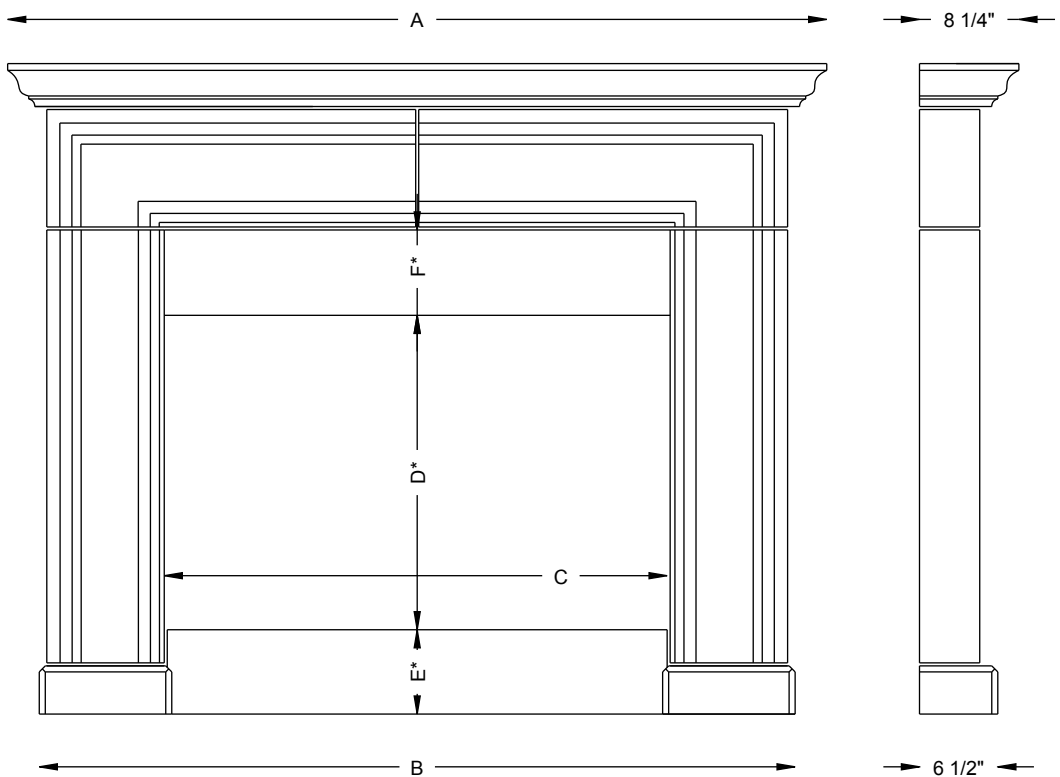

PRECISION DEVELOPMENT

Phone: 713-667-1310 Fax: 713-667-7520 www.pdcaststone.com

PF-01 The Leo

BOX	36"	42"	48"
A	68½"	74½"	80½"
B	58½"	64½"	70½"
C	36"	42"	48"
D	*	*	*
E	*	*	*
F	*	*	*
B	14¼"	11¼"	11¼"

* Dimension Varies

Note: This leg may be alternated for leg: B or C

PF-02 The Camden

BOX	36"	42"	48"
A	62"	68"	74"
B	56¾"	62¾"	68¾"
C	36"	42"	48"
D	*	*	*
E	*	*	*
F	*	*	*

* Dimension Varies