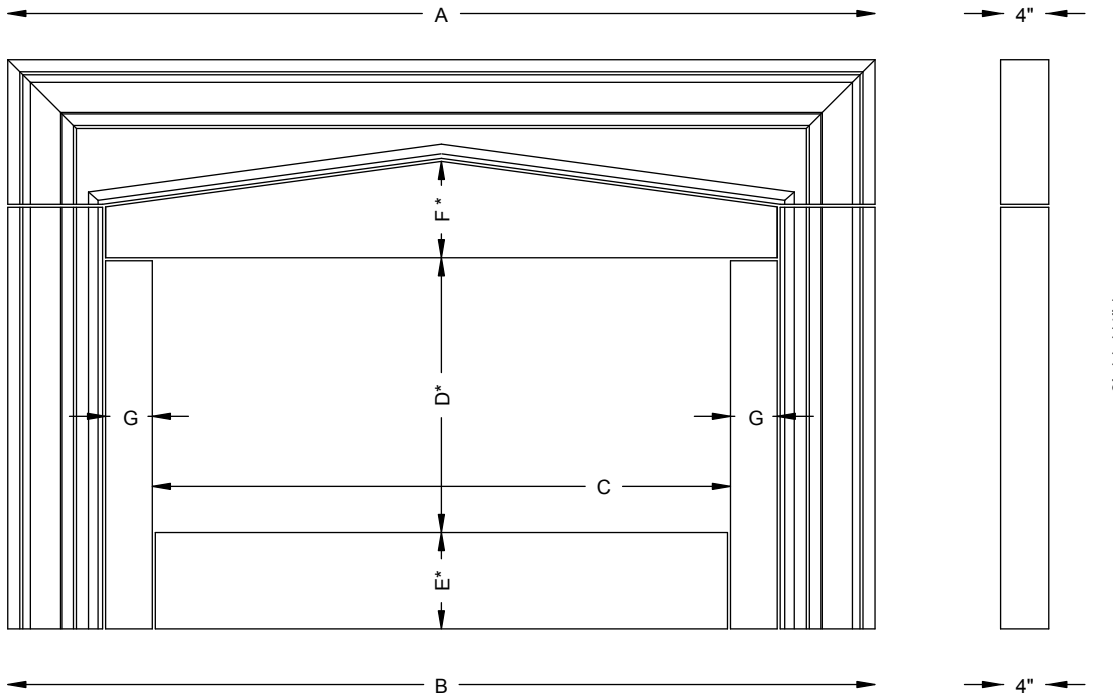

PRECISION DEVELOPMENT

Phone: 713-667-1310 Fax: 713-667-7520 www.pdcaststone.com

PF-46 The Gable

BOX	36"	42"	48"
A	72"	72"	72"
B	72"	72"	72"
C	36"	42"	48"
D	*	*	*
E	*	*	*
F	*	*	*
G	9 ⁷ / ₈ "	6 ⁵ / ₈ "	3 ⁷ / ₈ "

* Dimension Varies

PF-47 The Vineyard

BOX	36"	42"	48"
A	71"	71"	71"
B	71"	71"	71"
C	36"	42"	48"
D	*	*	*
E	*	*	*
F	*	*	*
G	8 ¹ / ₄ "	5 ¹ / ₂ "	2 ¹ / ₄ "

* Dimension Varies