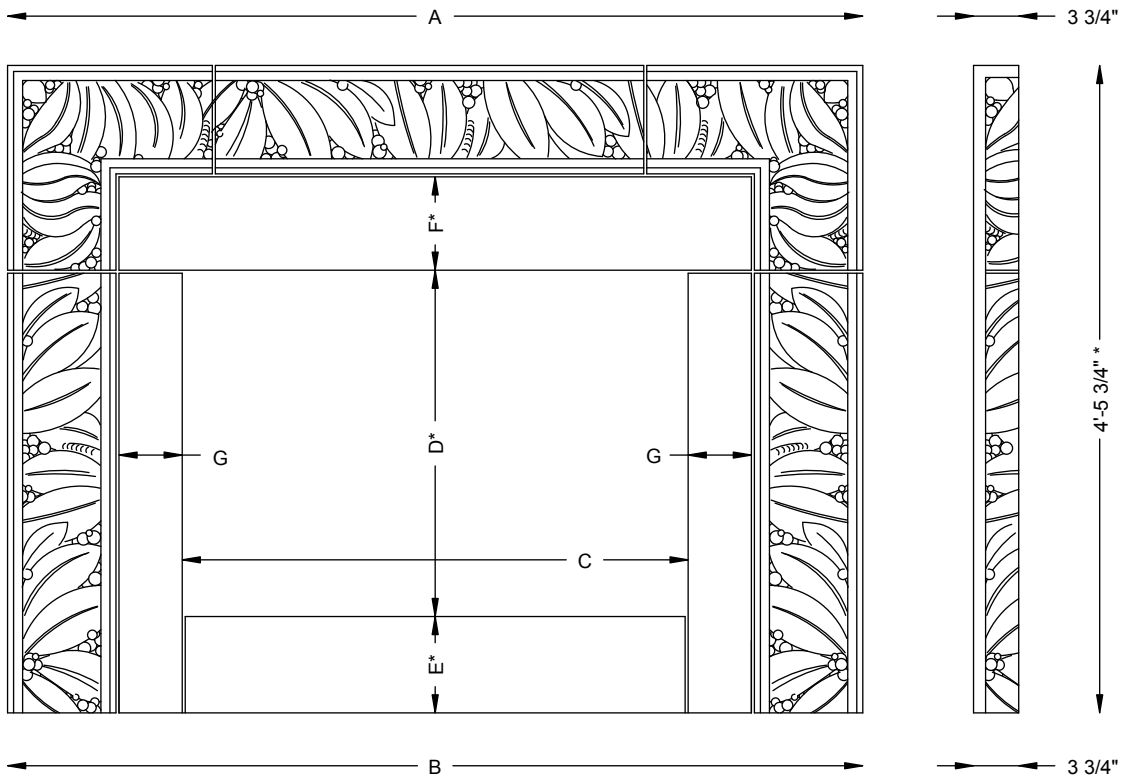

PRECISION DEVELOPMENT

Phone: 713-667-1310 Fax: 713-667-7520 www.pdcaststone.com

PF-46 The Gable

BOX	36"	42"	48"
A	72"	72"	72"
B	72"	72"	72"
C	36"	42"	48"
D	*	*	*
E	*	*	*
F	*	*	*
G	9 ⁷ / ₈ "	6 ⁵ / ₈ "	3 ⁷ / ₈ "

* Dimension Varies

PF-47 The Vineyard

BOX	36"	42"	48"
A	71"	71"	71"
B	71"	71"	71"
C	36"	42"	48"
D	*	*	*
E	*	*	*
F	*	*	*
G	8 ¹ / ₄ "	5 ¹ / ₂ "	2 ¹ / ₄ "

* Dimension Varies