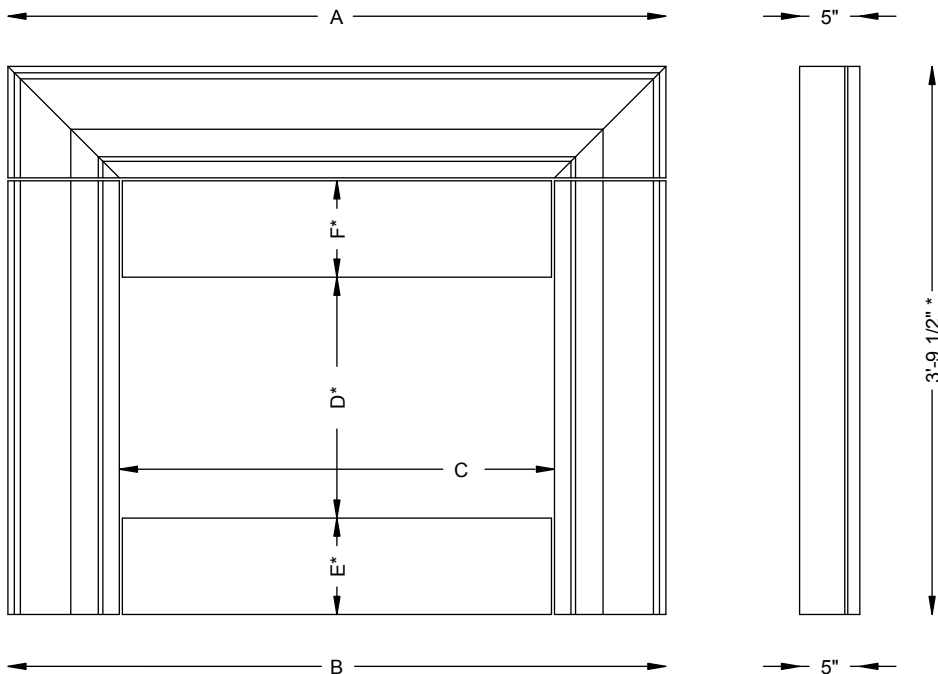

PRECISION DEVELOPMENT

Phone: 713-667-1310 Fax: 713-667-7520 www.pdcaststone.com

PF-44 The Sullivan

BOX	36"	42"	48"
A	63 1/2"	63 1/2"	N/A
B	60 3/4"	60 3/4"	N/A
C	36"	42 1/2"	N/A
D	*	*	N/A
E	*	*	N/A
F	*	*	N/A
G	3"	N/A	N/A

* Dimension Varies

PF-45 The Venus

BOX	36"	42"	48"
A	54 5/8"	N/A	N/A
B	54 5/8"	N/A	N/A
C	36"	N/A	N/A
D	*	N/A	N/A
E	*	N/A	N/A
F	*	N/A	N/A

* Dimension Varies