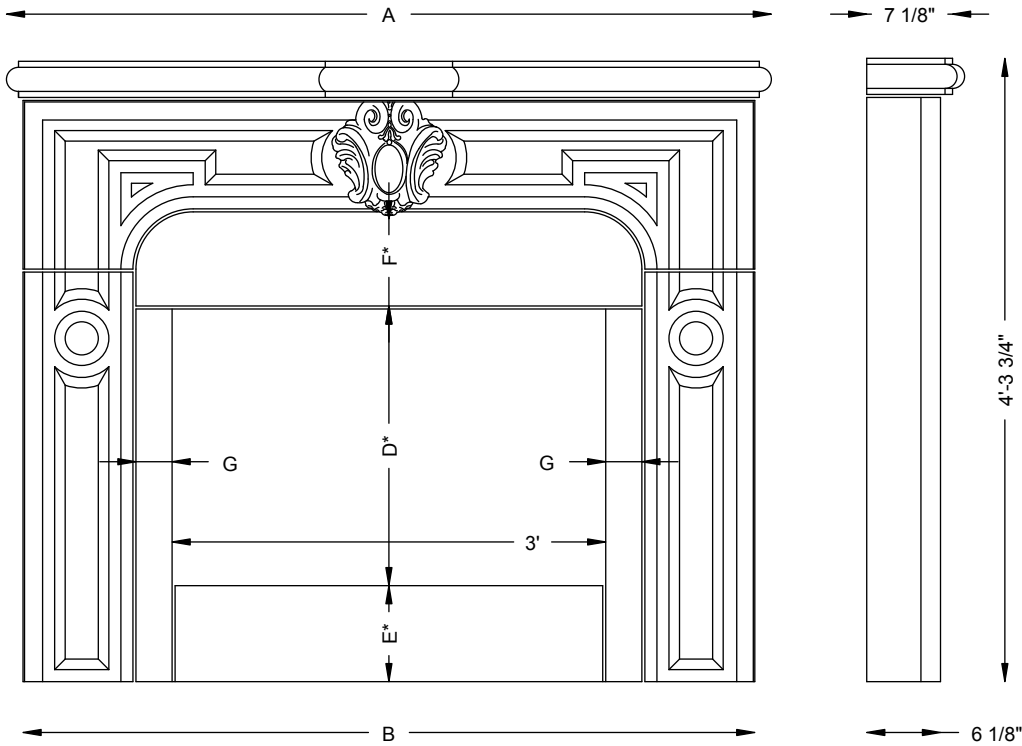

PRECISION DEVELOPMENT

Phone: 713-667-1310 Fax: 713-667-7520 www.pdcaststone.com

PF-44 The Sullivan

BOX	36"	42"	48"
A	63 1/2"	63 1/2"	N/A
B	60 3/4"	60 3/4"	N/A
C	36"	42 1/2"	N/A
D	*	*	N/A
E	*	*	N/A
F	*	*	N/A
G	3"	N/A	N/A

* Dimension Varies