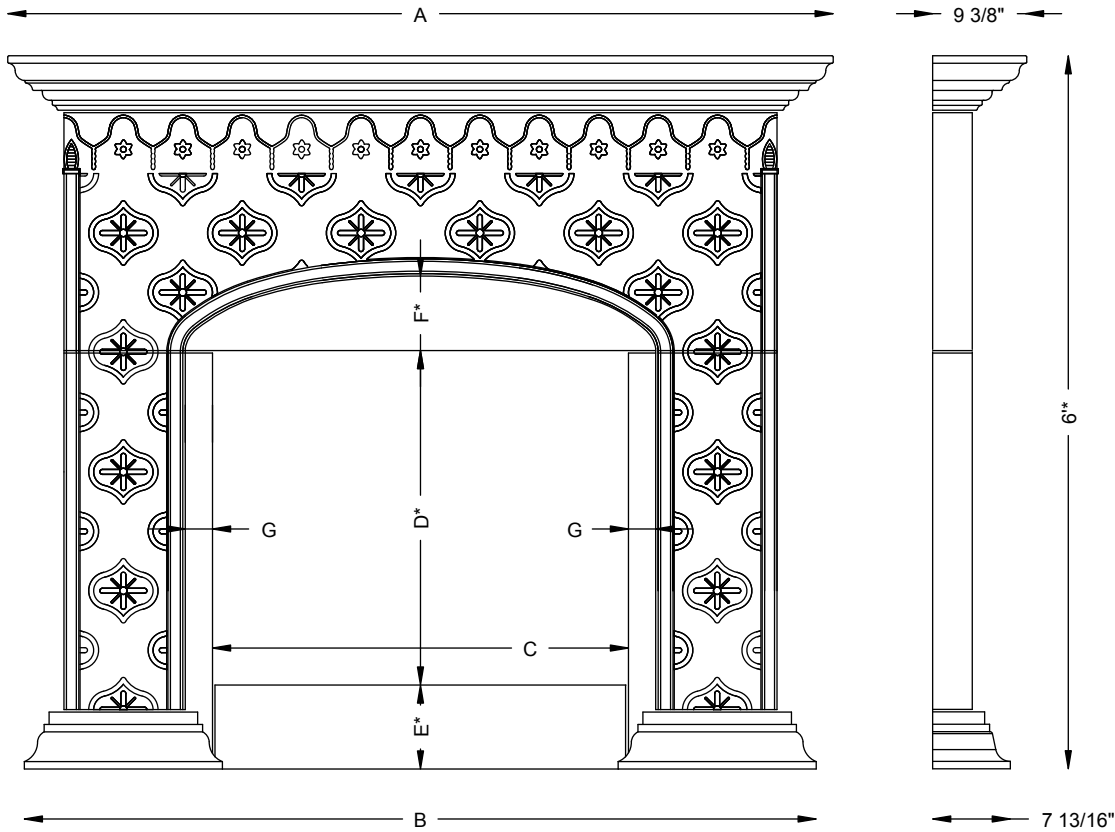

PRECISION DEVELOPMENT

Phone: 713-667-1310 Fax: 713-667-7520 www.pdcaststone.com

PF-28 The Renoir

BOX	36"	42"	48"
A	83³/₄"	83³/₄"	83³/₄"
B	80"	80"	80"
C	36"	42"	48"
D	*	*	*
E	*	*	*
F	*	*	*
G	5³/₄"	2³/₄"	N/A

* Dimension Varies