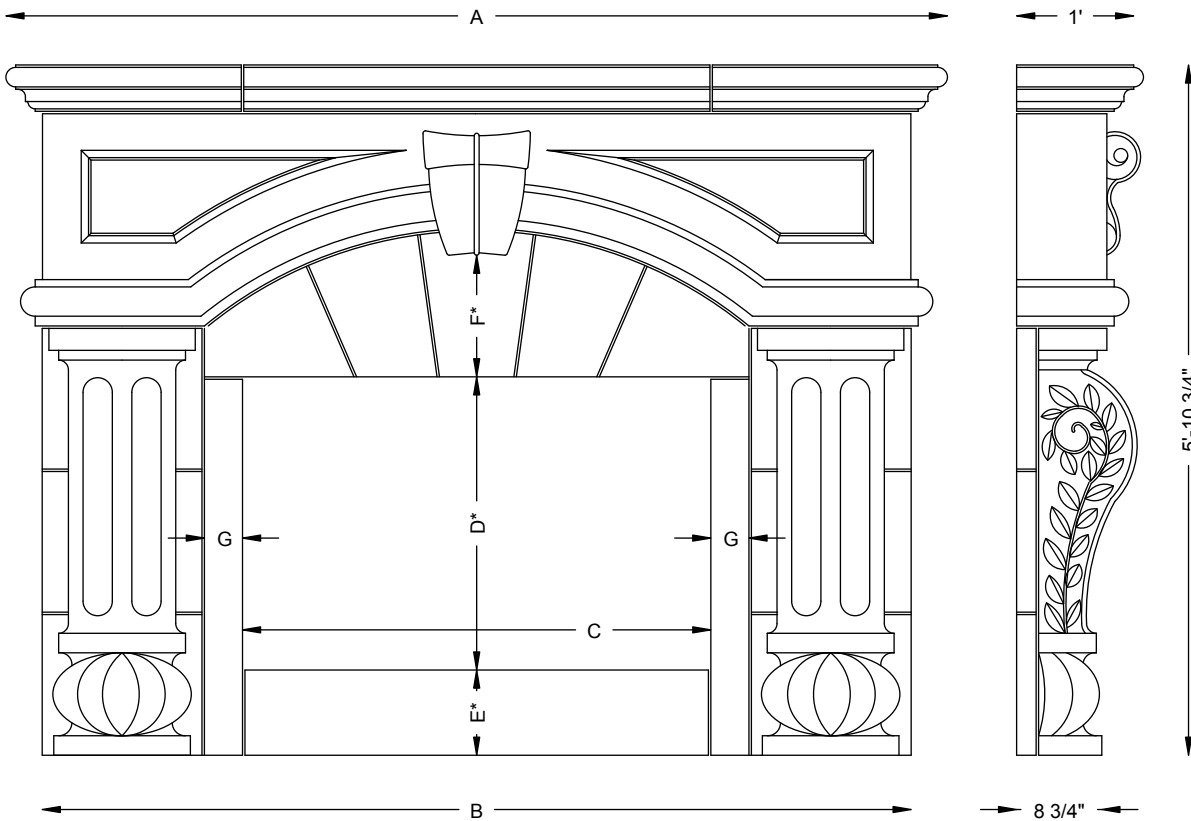

* Dimension Varies

PF-29 The Knollwood

BOX	36"	42"	48"
A	96 ¹ / ₂ "	96 ¹ / ₂ "	96 ¹ / ₂ "
B	89"	89"	89"
C	36"	42"	48"
D	*	*	*
E	*	*	*
F	*	*	*
G	9 ⁷ / ₈ "	6 ⁷ / ₈ "	3 ⁷ / ₈ "

* Dimension Varies