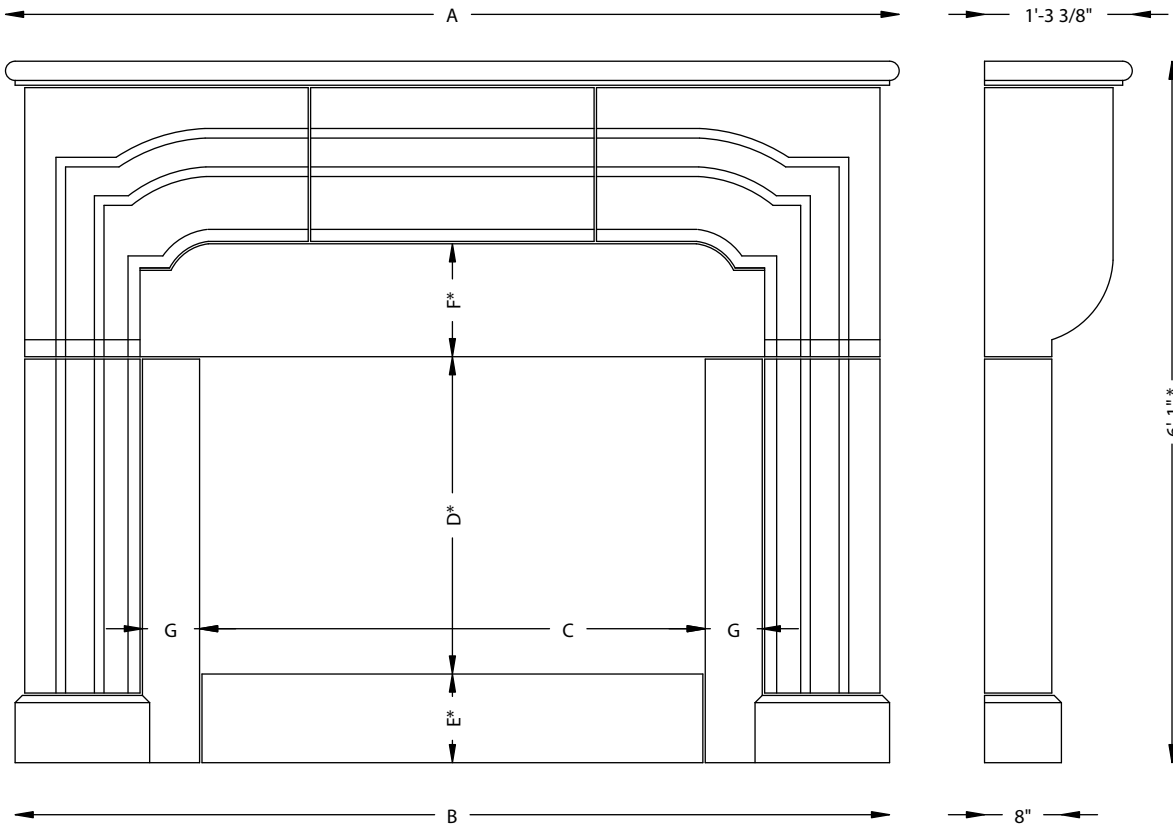

PRECISION DEVELOPMENT

Phone: 713-667-1310 Fax: 713-667-7520 www.pdcaststone.com

PF-21 The Southern Oak

BOX	36"	42"	48"
A	87"	93"	93"
B	85"	91"	91"
C	36"	42"	48"
D	*	*	*
E	*	*	*
F	*	*	*
G	4 ³ / ₄ "	4 ³ / ₄ "	1 ¹ / ₂ "

* Dimension Varies

PF-22 The Cheshire

BOX	36"	42"	48"
A	59"	59"	65"
B	55 ² / ₈ "	55 ² / ₈ "	61 ² / ₈ "
C	36"	42"	48"
D	*	*	*
E	*	*	*
F	*	*	*
G	2 ³ / ₄ "	N/A	N/A

* Dimension Varies