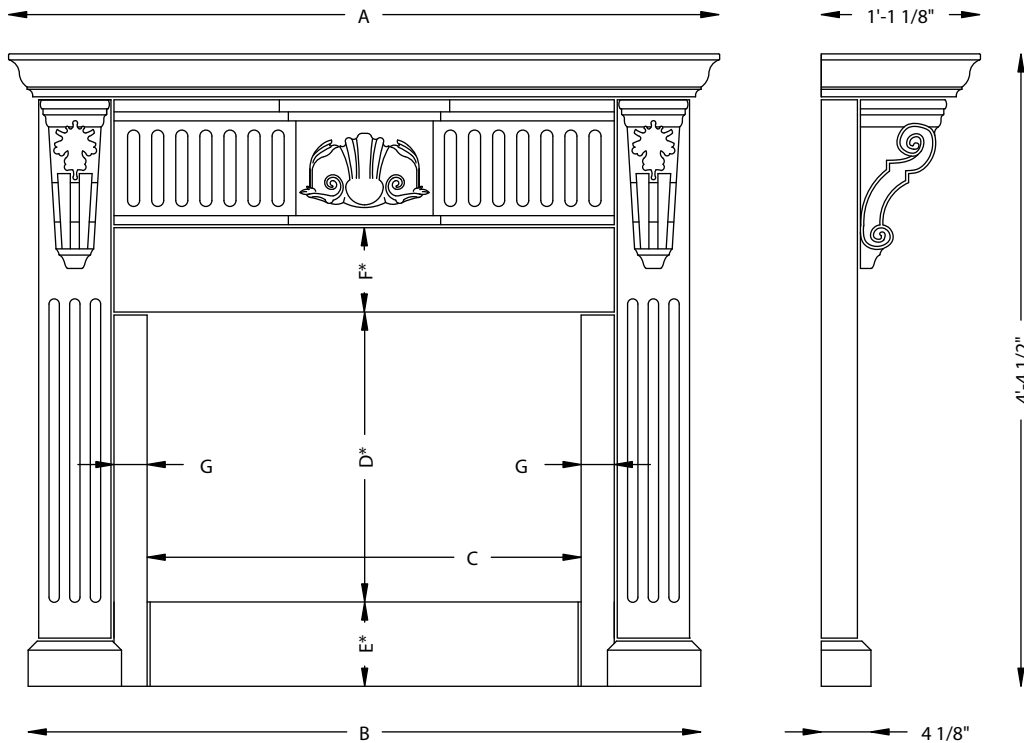

* Dimension Varies

PF-22 The Cheshire

BOX	36"	42"	48"
A	59"	59"	65"
B	55 ² / ₈ "	55 ² / ₈ "	61 ² / ₈ "
C	36"	42"	48"
D	*	*	*
E	*	*	*
F	*	*	*
G	2 ³ / ₄ "	N/A	N/A

* Dimension Varies