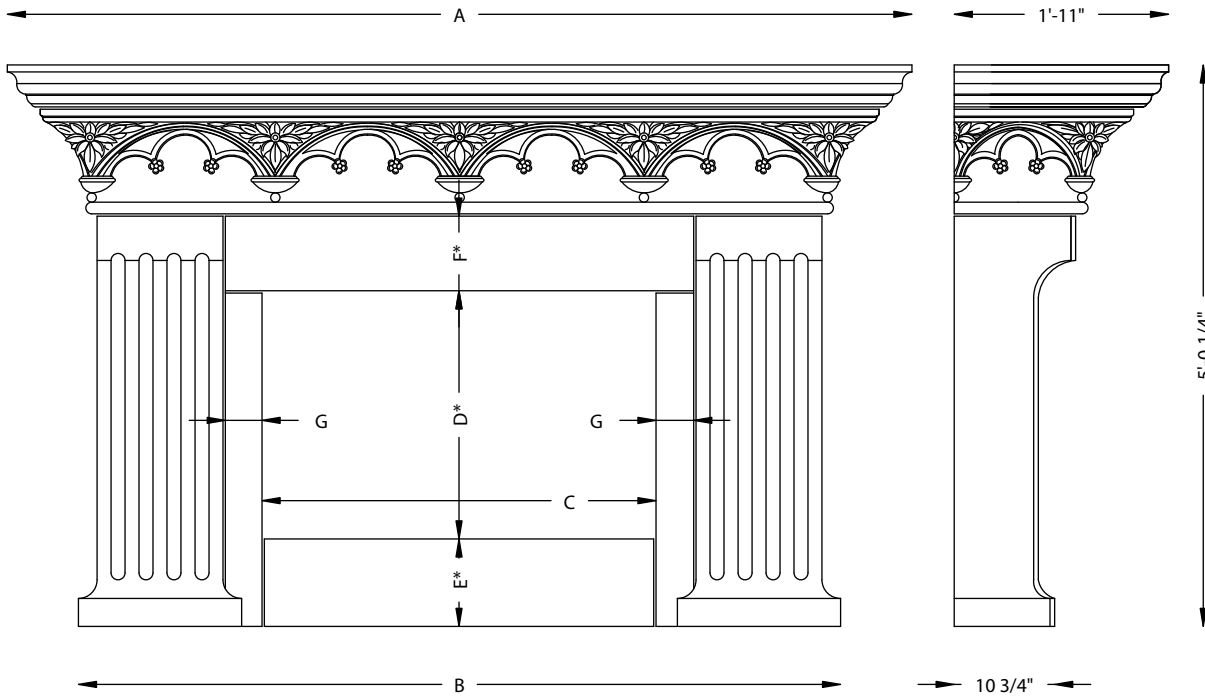

PRECISION DEVELOPMENT

Phone: 713-667-1310 Fax: 713-667-7520 www.pdcaststone.com

PF-18 The Sherwood

BOX	36"	42"	48"
A	97"	97"	97"
B	81 ^{3/4} "	81 ^{3/4} "	81 ^{3/4} "
C	36"	42"	49 ^{5/8} "
D	*	*	*
E	*	*	*
F	*	*	*
G	6 ^{1/2} "	3 ^{1/2} "	N/A

* Dimension Varies

PF-19 The Corinthian

BOX	36"	42"	48"
A	82"	88"	88"
B	72"	78"	78"
C	36"	42"	48"
D	*	*	*
E	*	*	*
F	*	*	*

* Dimension Varies