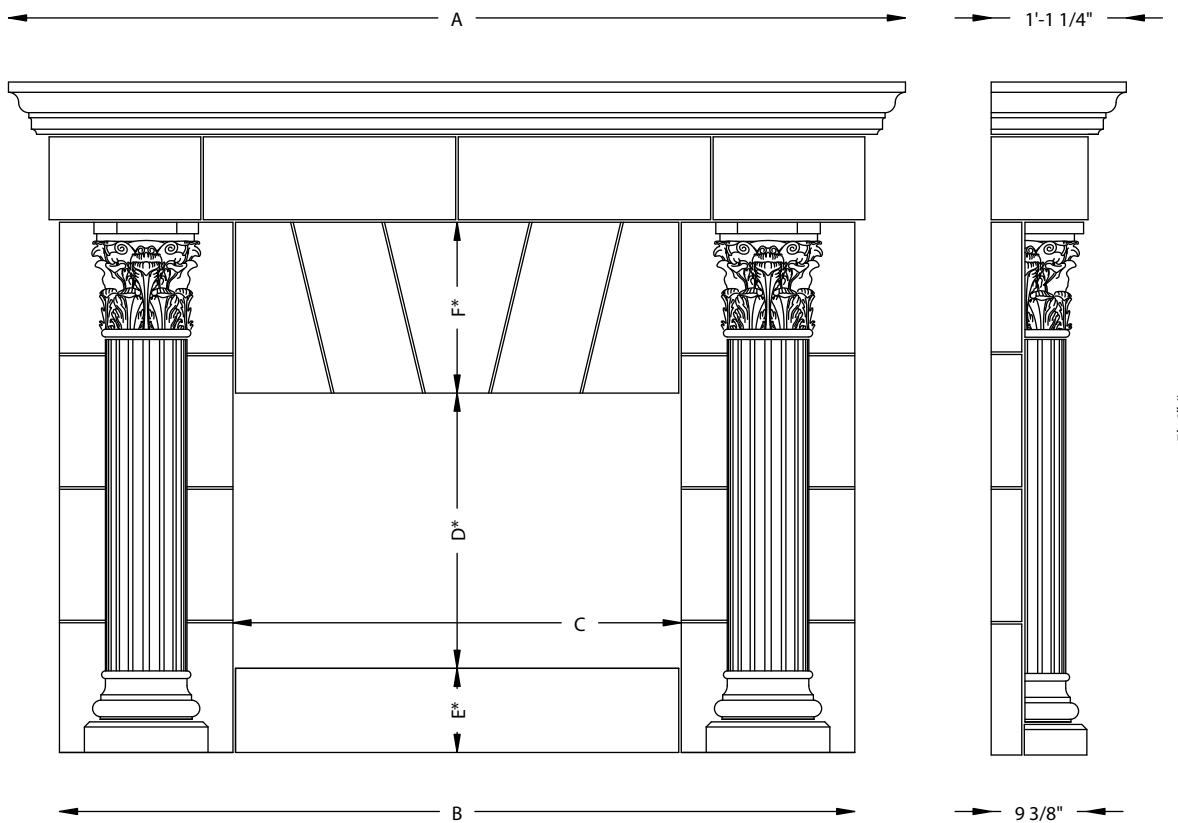

PRECISION DEVELOPMENT

Phone: 713-667-1310 Fax: 713-667-7520 www.pdcaststone.com

PF-18 The Sherwood

BOX	36"	42"	48"
A	97"	97"	97"
B	81 ^{3/4} "	81 ^{3/4} "	81 ^{3/4} "
C	36"	42"	49 ^{5/8} "
D	*	*	*
E	*	*	*
F	*	*	*
G	6 ^{1/2} "	3 ^{1/2} "	N/A

* Dimension Varies

PF-19 The Corinthian

BOX	36"	42"	48"
A	82"	88"	88"
B	72"	78"	78"
C	36"	42"	48"
D	*	*	*
E	*	*	*
F	*	*	*

* Dimension Varies