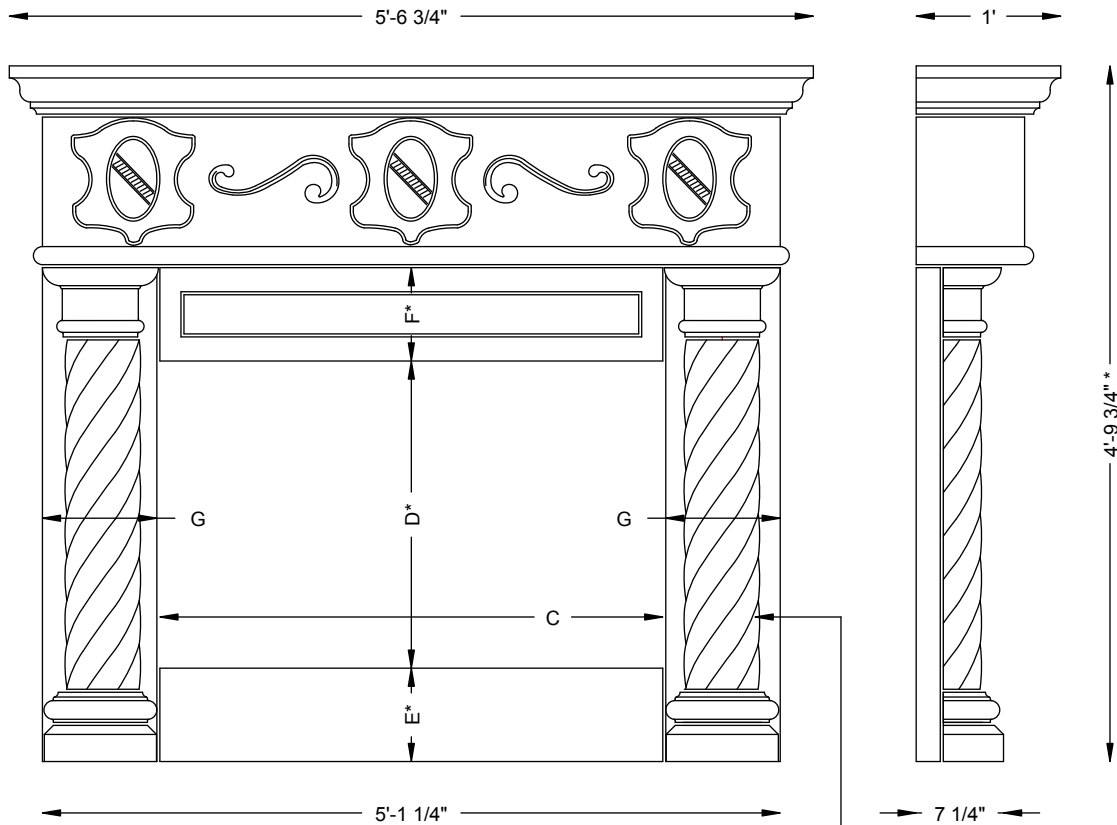

PRECISION DEVELOPMENT

Phone: 713-667-1310 Fax: 713-667-7520 www.pdcaststone.com

PF-07A The York "A"

BOX	36"	42"	48"
A	66 ³ / ₄ "	66 ³ / ₄ "	72 ³ / ₄ "
B	61 ¹ / ₄ "	61 ¹ / ₄ "	67 ¹ / ₄ "
C	36"	42"	48"
D	*	*	*
E	*	*	*
F	*	*	*
G	12 ¹ / ₂ "	9 ¹ / ₂ "	9 ¹ / ₂ "

* Dimension Varies

Note: This leg may be alternated for leg: D

PF-07B The York "B"

BOX	36"	42"	48"
A	66 ³ / ₄ "	66 ³ / ₄ "	N/A
B	61 ¹ / ₄ "	61 ¹ / ₄ "	N/A
C	36"	42"	N/A
D	*	*	N/A
E	*	*	N/A
F	*	*	N/A
G	12 ¹ / ₂ "	9 ¹ / ₂ "	N/A

* Dimension Varies

Note: This leg may be alternated for leg: E