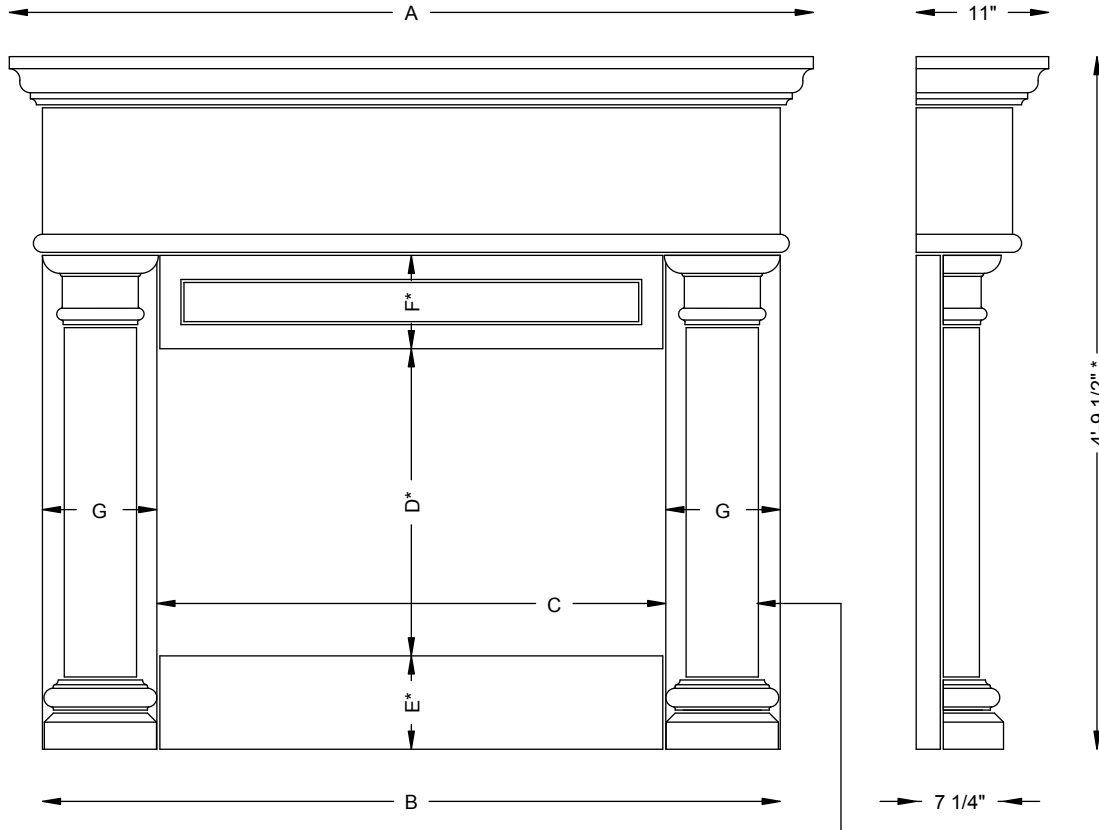

PRECISION DEVELOPMENT

Phone: 713-667-1310 Fax: 713-667-7520 www.pdcaststone.com

PF-07A The York "A"

BOX	36"	42"	48"
A	66 ³ / ₄ "	66 ³ / ₄ "	72 ³ / ₄ "
B	61 ¹ / ₄ "	61 ¹ / ₄ "	67 ¹ / ₄ "
C	36"	42"	48"
D	*	*	*
E	*	*	*
F	*	*	*
G	12 ¹ / ₂ "	9 ¹ / ₂ "	9 ¹ / ₂ "

* Dimension Varies

Note: This leg may be alternated for leg: D

PF-07B The York "B"

BOX	36"	42"	48"
A	66 ³ / ₄ "	66 ³ / ₄ "	N/A
B	61 ¹ / ₄ "	61 ¹ / ₄ "	N/A
C	36"	42"	N/A
D	*	*	N/A
E	*	*	N/A
F	*	*	N/A
G	12 ¹ / ₂ "	9 ¹ / ₂ "	N/A

* Dimension Varies

Note: This leg may be alternated for leg: E